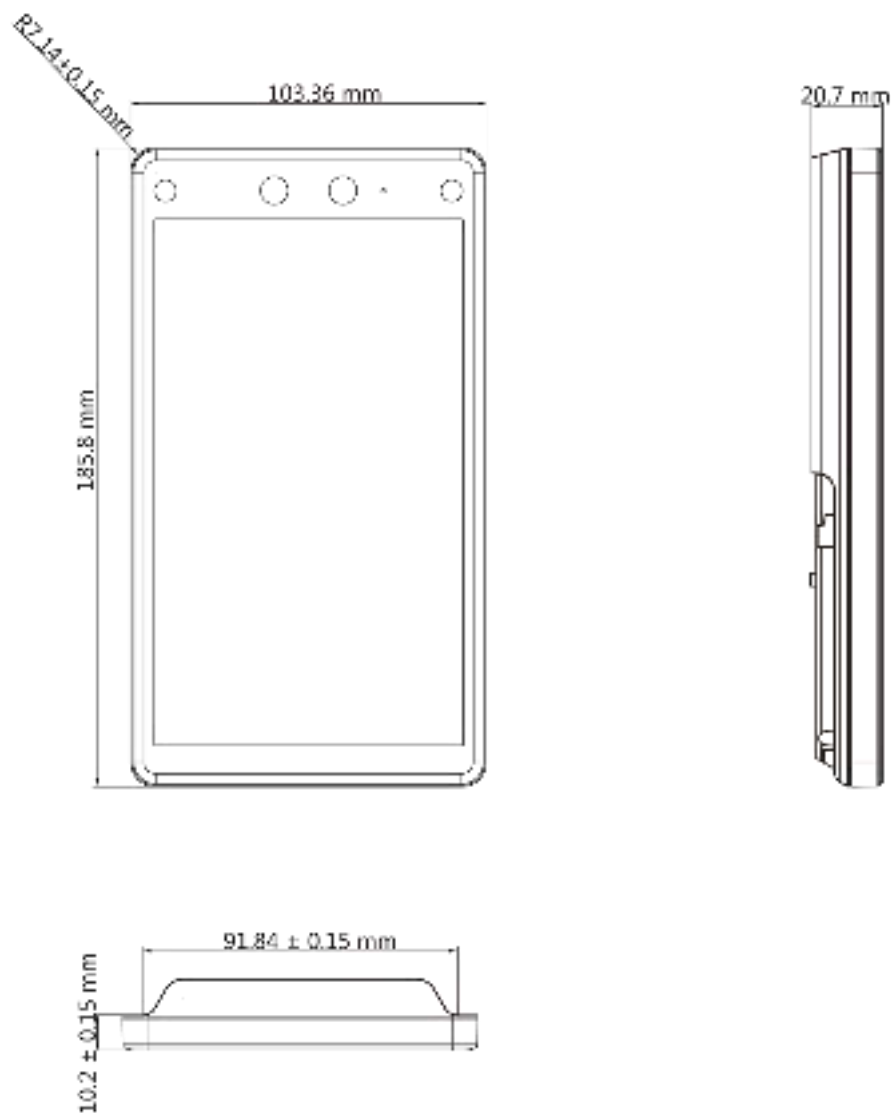

Language	English, Spanish (South America), Arabic, Thai, Indonesian, Russian, Vietnamese, Portuguese (Brazil)
Platform	Hik-ProConnect and HikCentral Professional

▪ Available Model

DS-K1T672E

▪ Dimension