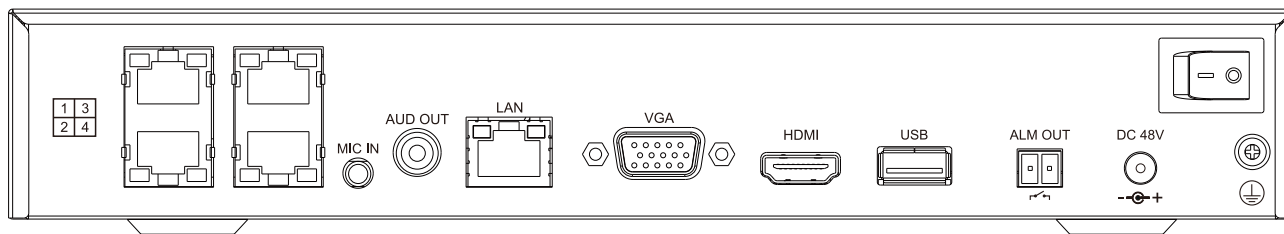

Physical Interfaces

DISTRIBUTED BY

Tiandy Technologies Co.,Ltd.

Email: sales@tiandy.com

Tel: +86-22-58596178

Website: en.tiandy.com

Fax: +86-22-58596048