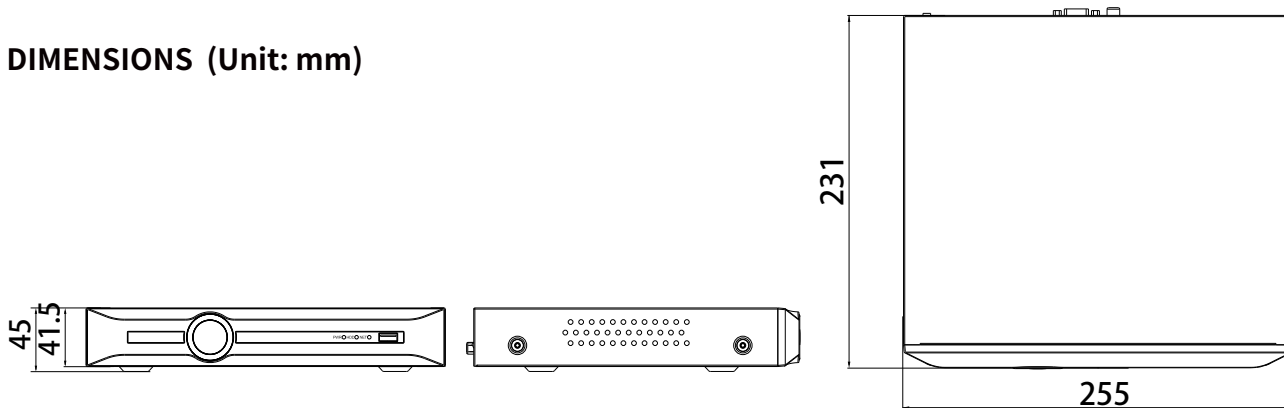

Tiandy

AVAILABLE MODEL

TC-R3105 SPEC: I/B/P/V3.0

DIMENSIONS (Unit: mm)